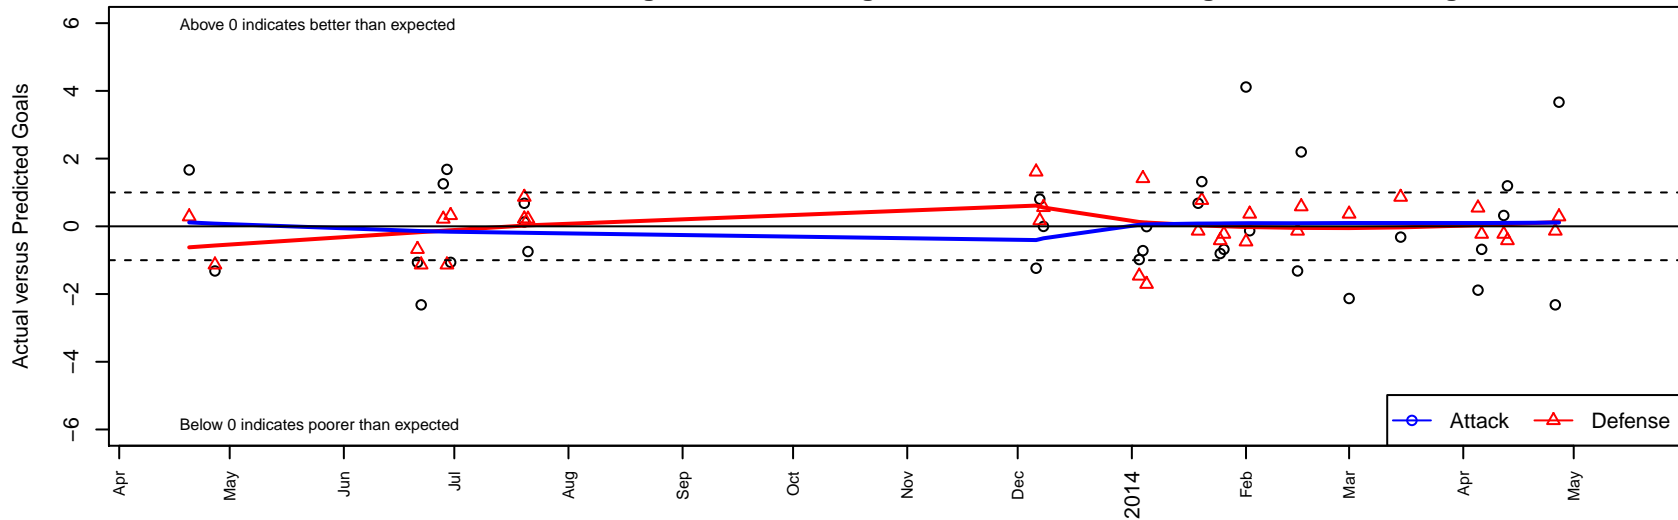

Eastside Timbers Red B98

Dots are actual minus expected GF (blue circles) and GA (red triangles).
Blue line is smoothed change in attack strength. Red is smoothed change in defense strength.